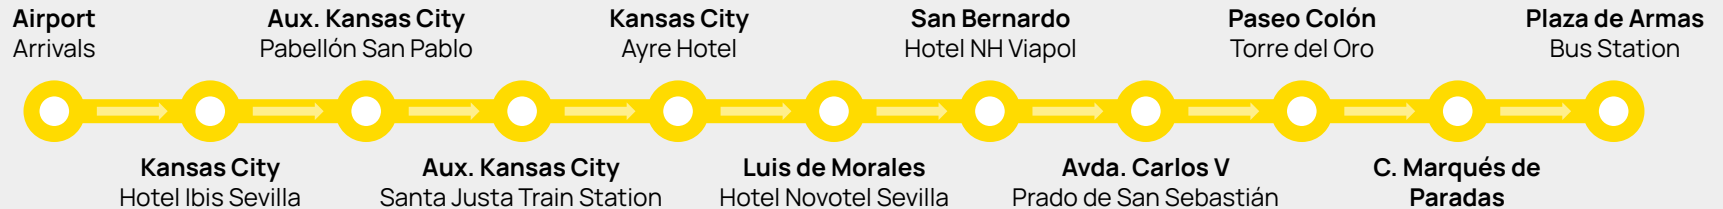

← From **the Airport** to Seville city center